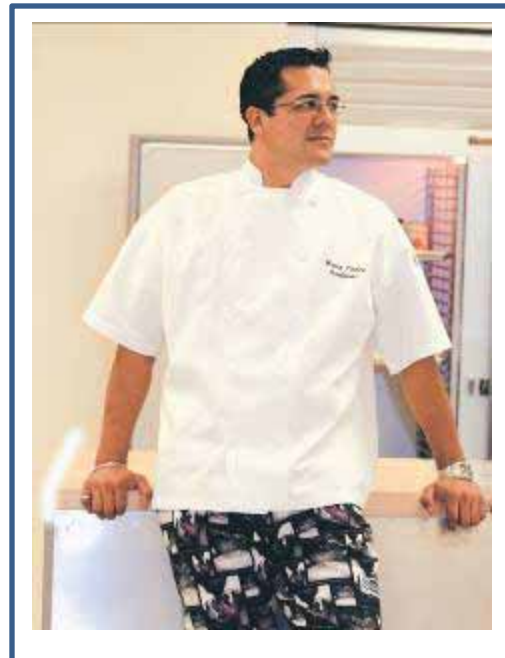

***Chef Revival ships via FedEx Ground Mon-Fri
NO REFUSALS / NO RETURNS
DAMAGE CLAIMS MUST BE FILED WITHIN 48 HOURS***