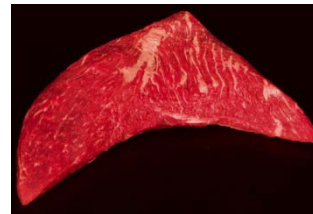

SUPC 6751095

Organic Top Round Cap-off

Beef Tri Tip

2/10 lb avg

SUPC 6751100

Organic Tri Tip

Beef Steak Filet C/C

40/8oz

SUPC 6751111

Organic Steak Filet

Beef Steak Ribeye Bnls

30/12oz

SUPC 6751212

Organic Steak Ribeye Bnls

**Dakota Beef ships via FedEx Standard Overnight Mon-Thurs
NO REFUSALS / NO RETURNS
DAMAGE CLAIMS MUST BE FILED WITHIN 48 HOURS**