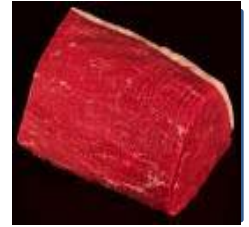

FRANK ALL BEEF 3X1 1/10 LB
SUPC 8568539
AKAUSHI BEEF
6 INCH 5.33 OZ EA

FRANK ALL BEEF 8X1 1/10 LB
SUPC 6729517
AKAUSHI BEEF 6 INCH 2 OZ EA

BEEF STRIP LOIN 0X1 AKAUSHI
1 – 16 LB AVG WT
SUPC 6729702

**"HEARTBRAND BEEF" ships via FedEx Standard Overnight Mon-Thurs
NO REFUSALS / NO RETURNS
DAMAGE CLAIMS MUST BE FILED WITHIN 48 HOURS**

BEEF TOP BUTT CAP OFF
1/11 LB AVG
SUPC 6729725
AKAUSHI BEEF

BEEF TOP ROUND
1/20 LB AVG
SUPC 6730206
AKAUSHI BEEF

BEEF TOP BUTT CAP (COLOTTE)
2/6 LB AVG
SUPC 6729733
AKAUSHI BEEF

BEEF EYE OF ROUND
2/7 LB AVG
SUPC 6730230
AKAUSHI BEEF

BEEF CHUCK EYE
2/5 LB AVG
SUPC 6729745
AKAUSHI BEEF

BEEF TENDERLOIN PSMO
1/6 LB AVG
SUPC 6730251
AKAUSHI BEEF

BEEF HANGING TENDER
2/3 LB AVG
SUPC 6729760
AKAUSHI BEEF

BEEF FLANK STEAK
4/2 LB AVG
SUPC 6730263
AKAUSHI BEEF

BEEF SHOULDER CLOD
2/8 LB AVG
SUPC 6729772
AKAUSHI BEEF

BEEF BONELESS SHORT RIB
2/10 LB AVG
SUPC 6730281
AKAUSHI BEEF

BEEF TOP BLADE (FLAT IRON)
2/3 LB AVG
SUPC 6730093
AKAUSHI BEEF FLAT IRON
PEELED & TRIMMED