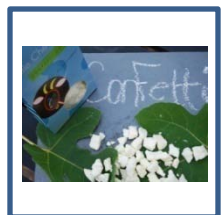

Confetti Chevre
 4/2 lb
 SUPC 4685634
 Crumbled goat cheese

Confetti Chevre
 6/2 lb
 SUPC 4685644
 Crumbled goat cheese

Belle Chevre ships via FedEx Standard Overnight Mon-Thurs
NO REFUSALS / NO RETURNS
DAMAGE CLAIMS MUST BE FILED WITHIN 48 HOURS