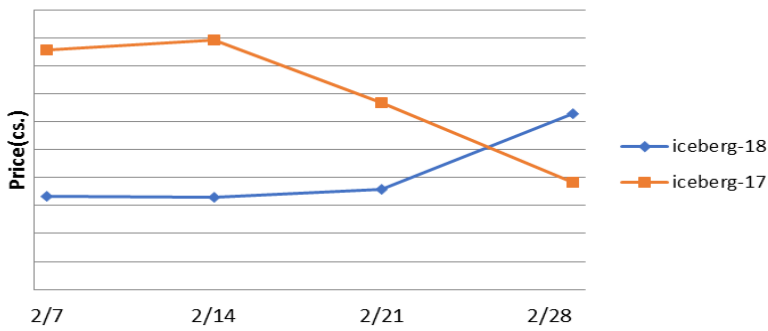

### Iceberg Lettuce (24 count)

The tomato markets continue to trade at relatively engaging levels for buyers. The Florida tomato harvest has improved immensely during the winter from the Hurricane Irma damaged fields. Further, recent weather in Florida has been conducive for crop development. History suggests, however, that higher tomato prices could be forthcoming. The tomato (large-case) market has averaged higher in March from February in 9 of the last 10 years. Lettuce prices remain fairly appealing as well, but the downside risk is likely nominal.